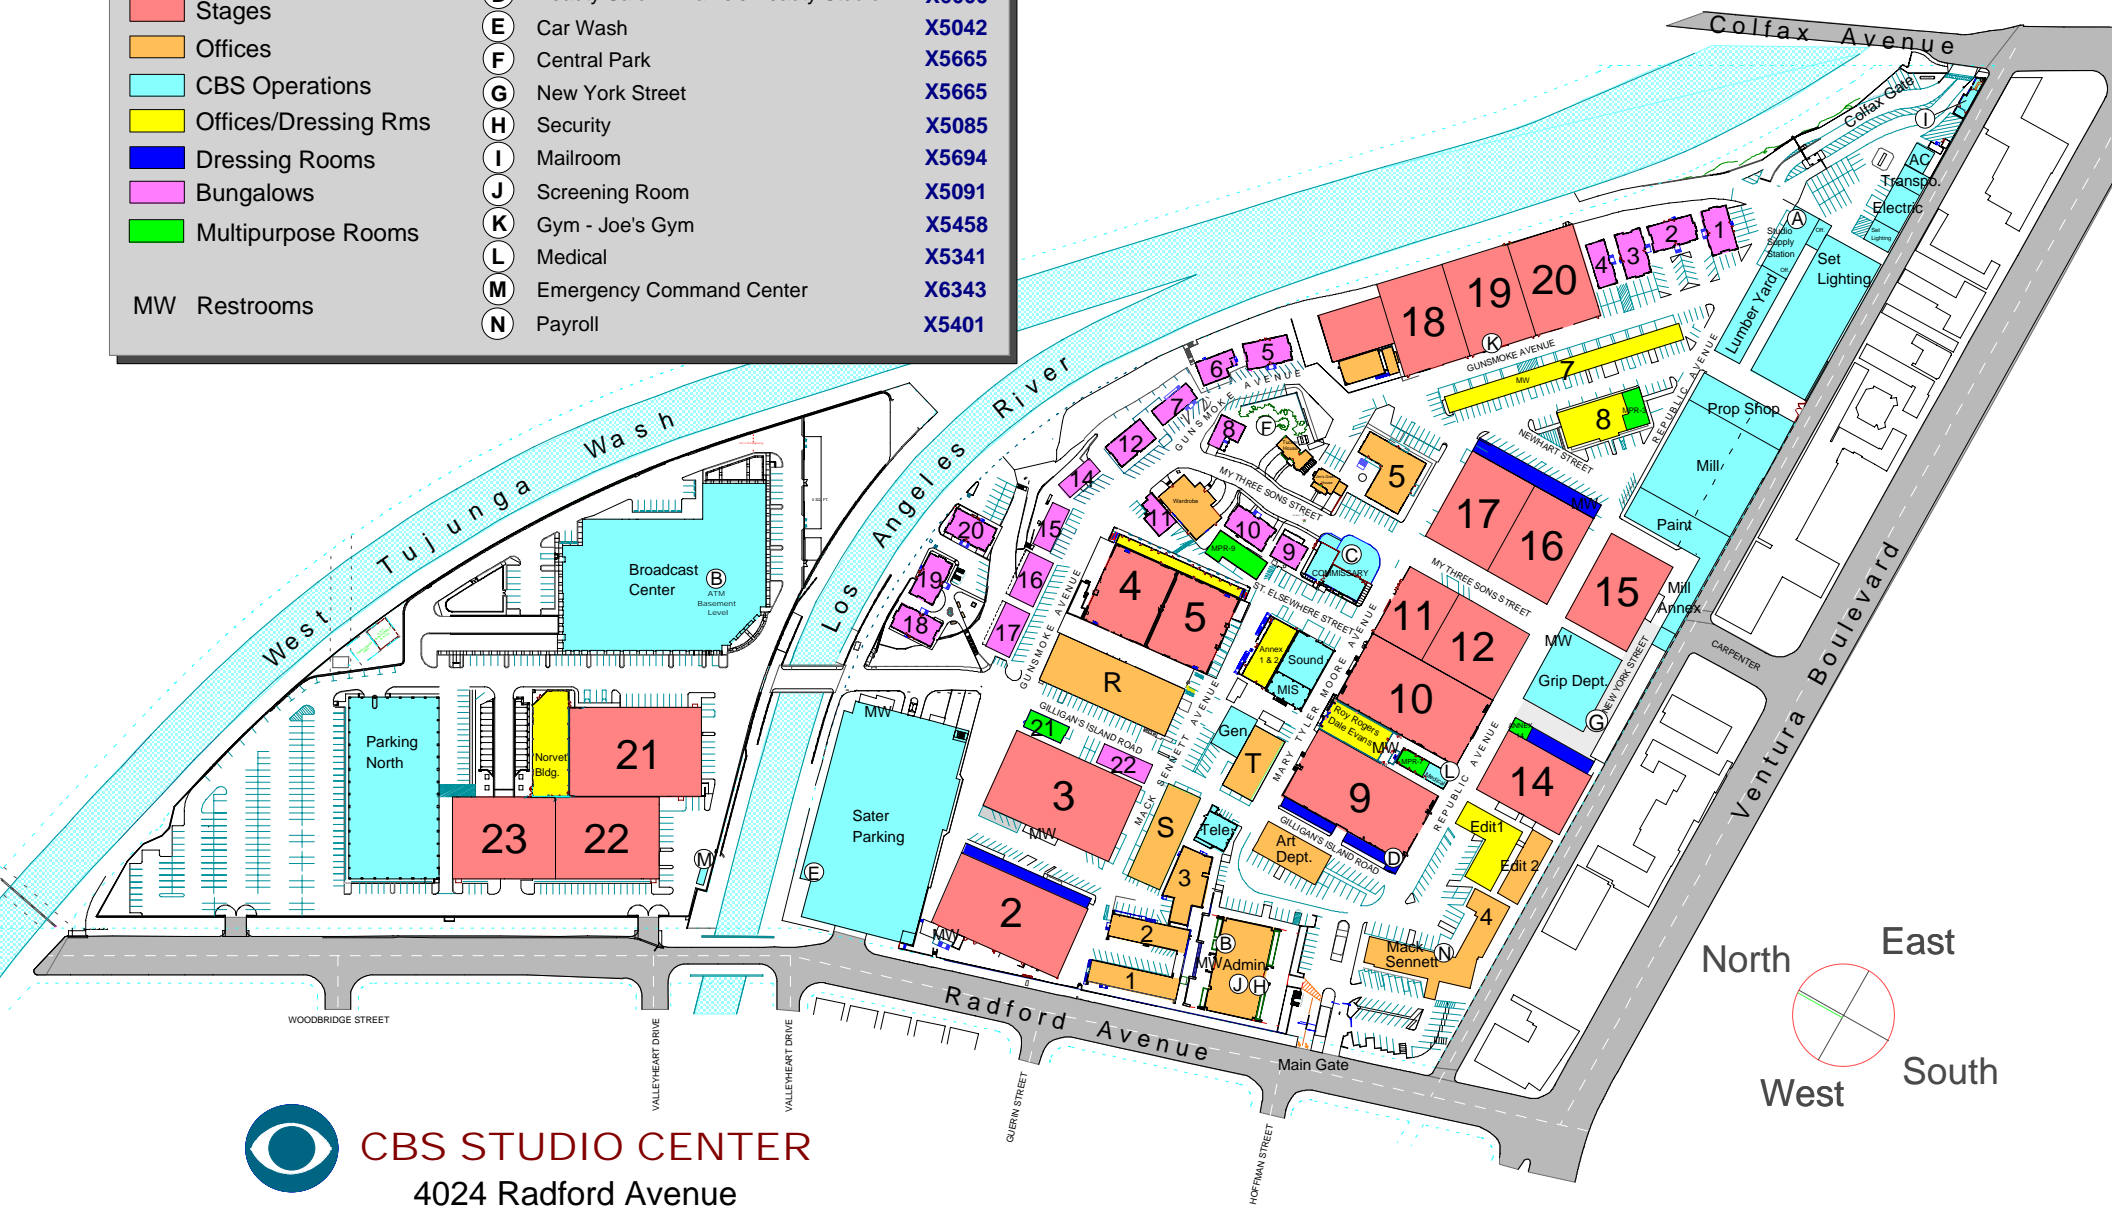

Legend

- Stages
- Offices
- CBS Operations
- Offices/Dressing Rms
- Dressing Rooms
- Bungalows
- Multipurpose Rooms
- MW Restrooms

- | | | |
|----------|---------------------------------------|--------------|
| A | Studio Supply Station/Lumberyard | X5001 |
| B | ATM | X5889 |
| C | Commissary - Carla's Cafe | X5692 |
| D | Beauty Salon - Elaine's Beauty Studio | X6000 |
| E | Car Wash | X5042 |
| F | Central Park | X5665 |
| G | New York Street | X5665 |
| H | Security | X5085 |
| I | Mailroom | X5694 |
| J | Screening Room | X5091 |
| K | Gym - Joe's Gym | X5458 |
| L | Medical | X5341 |
| M | Emergency Command Center | X6343 |
| N | Payroll | X5401 |